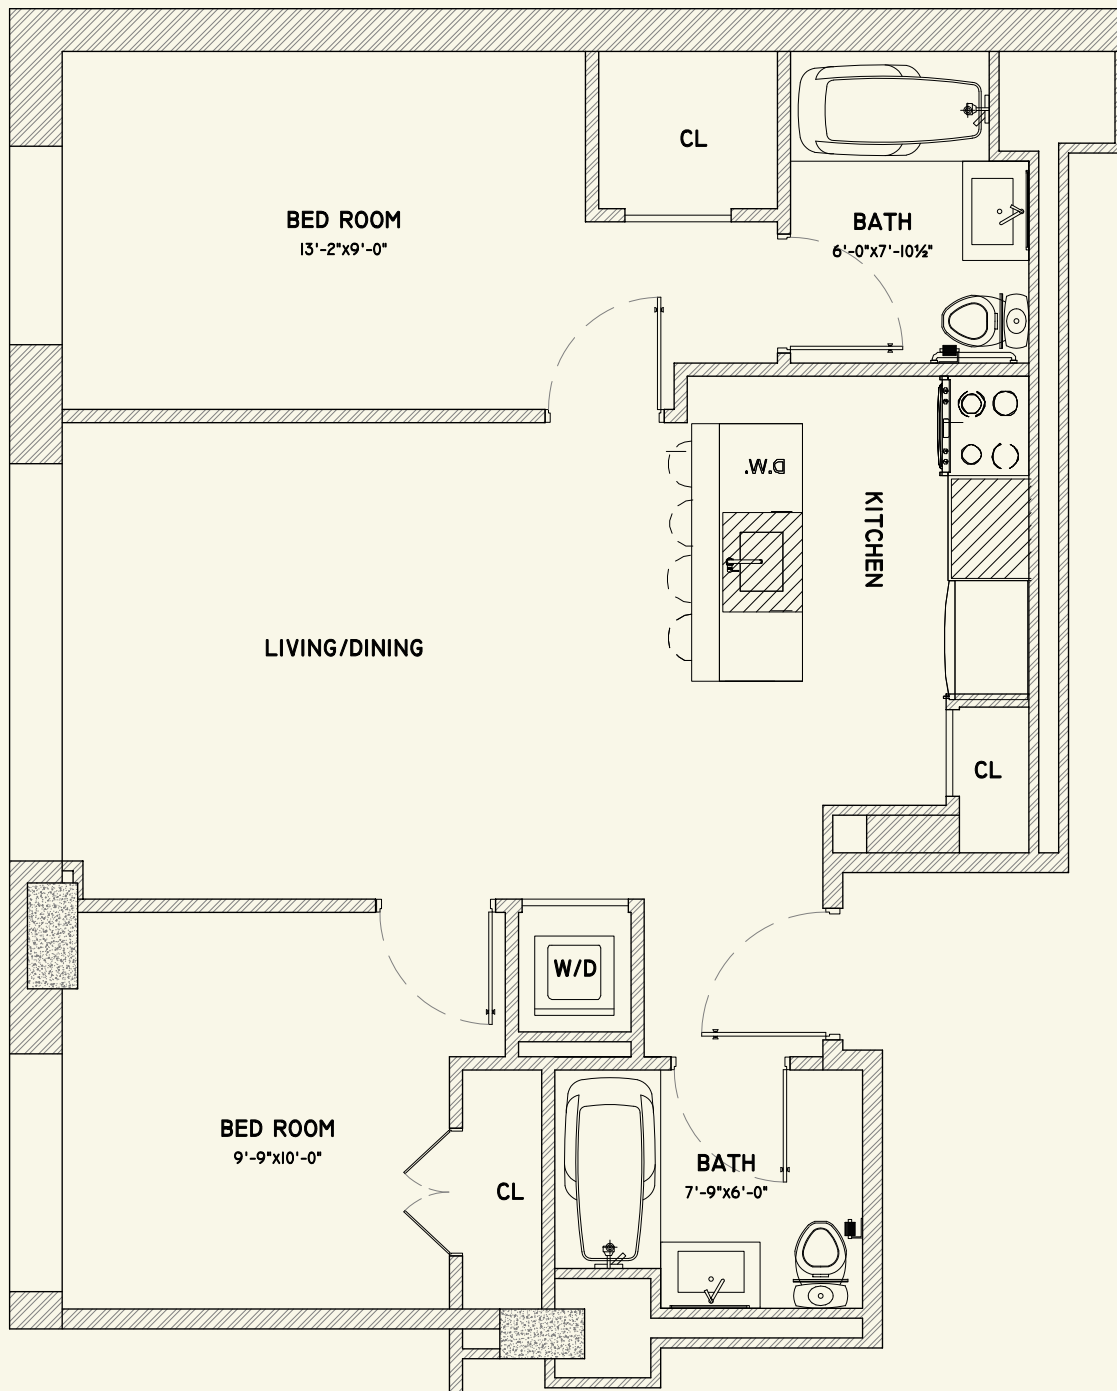

It is illegal to discriminate against any person because of race, color, religion, sex, handicap, familial status, or national origin.

All dimensions are approximate and subject to construction variances. Plans may contain minor variations from floor to floor.

The Clairemont

NEW YORK

Unit 4F   2 Bedrooms   2 Bathrooms   Floor 4

Pricing

Gross Rent _____

Net Effective Price _____

Lease Term _____

Amenities

- The Work Space
- The Mindful Space
- The Courtyard
- The Sky Garden
- Fitness Studio
- The Social Space
- The Foyer