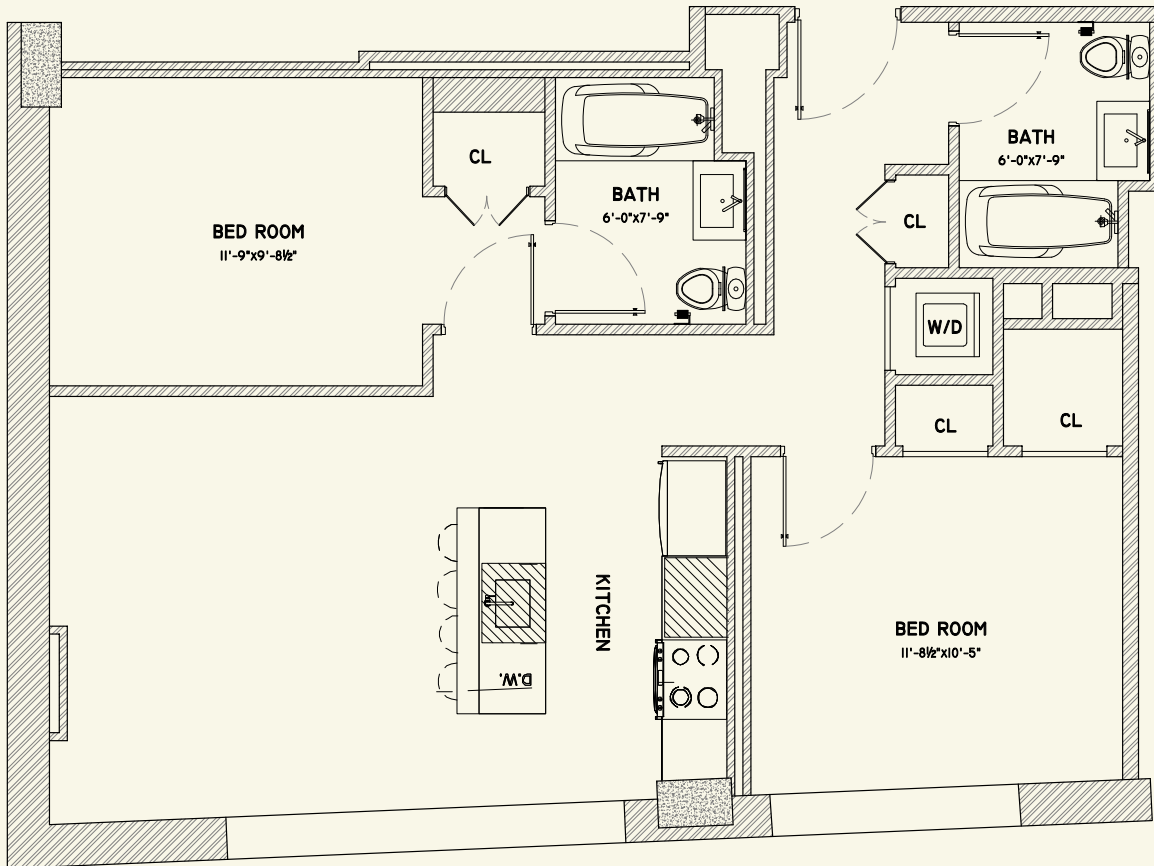

It is illegal to discriminate against any person because of race, color, religion, sex, handicap, familial status, or national origin.

All dimensions are approximate and subject to construction variances. Plans may contain minor variations from floor to floor.

The Clairemont

NEW YORK

Unit 13C   2 Bedrooms   2 Bathrooms   Floor 13

Pricing

Gross Rent _____
Net Effective Price _____
Lease Term _____

Amenities

The Work Space   Fitness Studio
The Mindful Space   The Social Space
The Courtyard   The Foyer
The Sky Garden