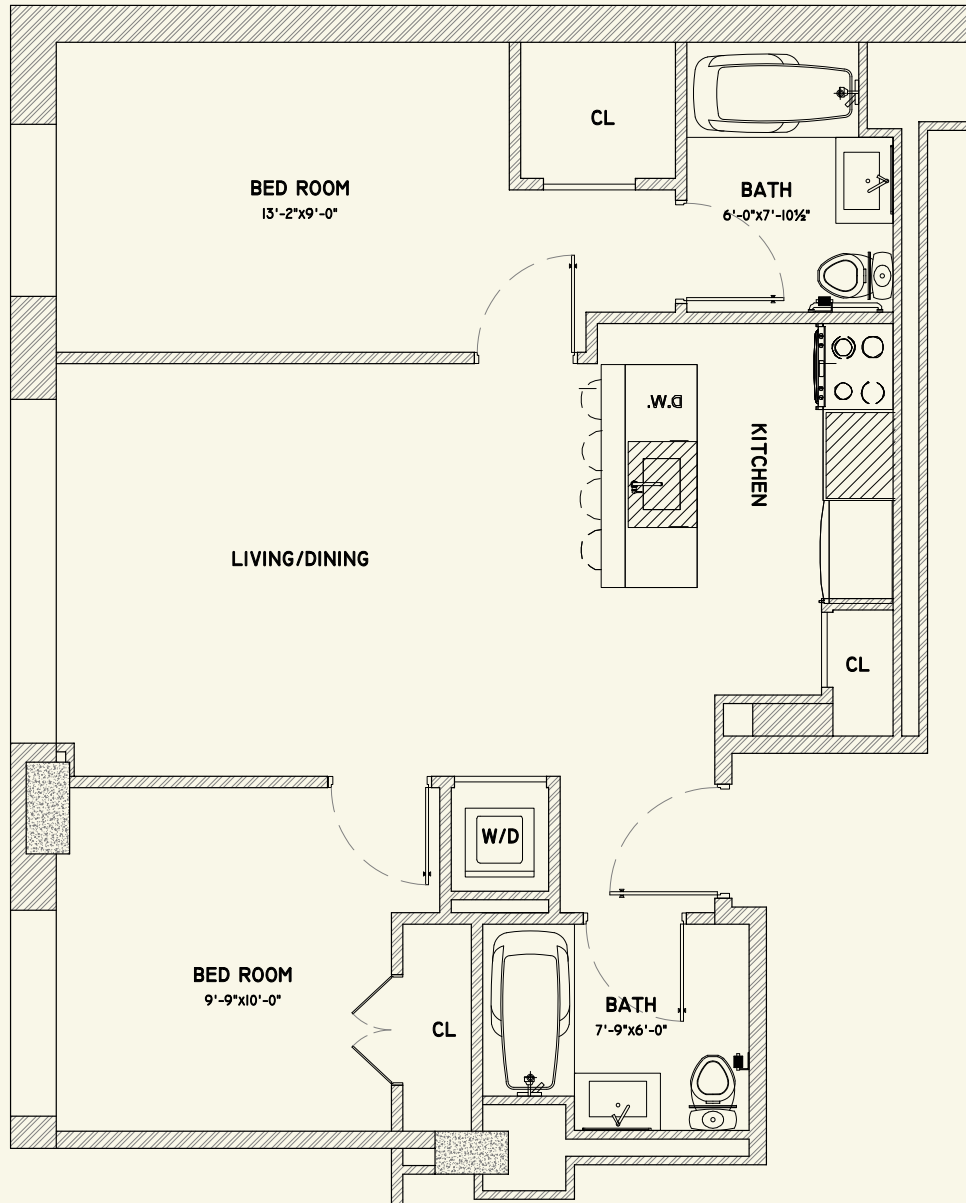

It is illegal to discriminate against any person because of race, color, religion, sex, handicap, familial status, or national origin.

All dimensions are approximate and subject to construction variances. Plans may contain minor variations from floor to floor.

The Clairemont

NEW YORK

Unit 12F 2 Bedrooms 2 Bathrooms Floor 12

Pricing

Gross Rent _____

Net Effective Price _____

Lease Term _____

Amenities

- The Work Space
- The Mindful Space
- The Courtyard
- The Sky Garden
- Fitness Studio
- The Social Space
- The Foyer