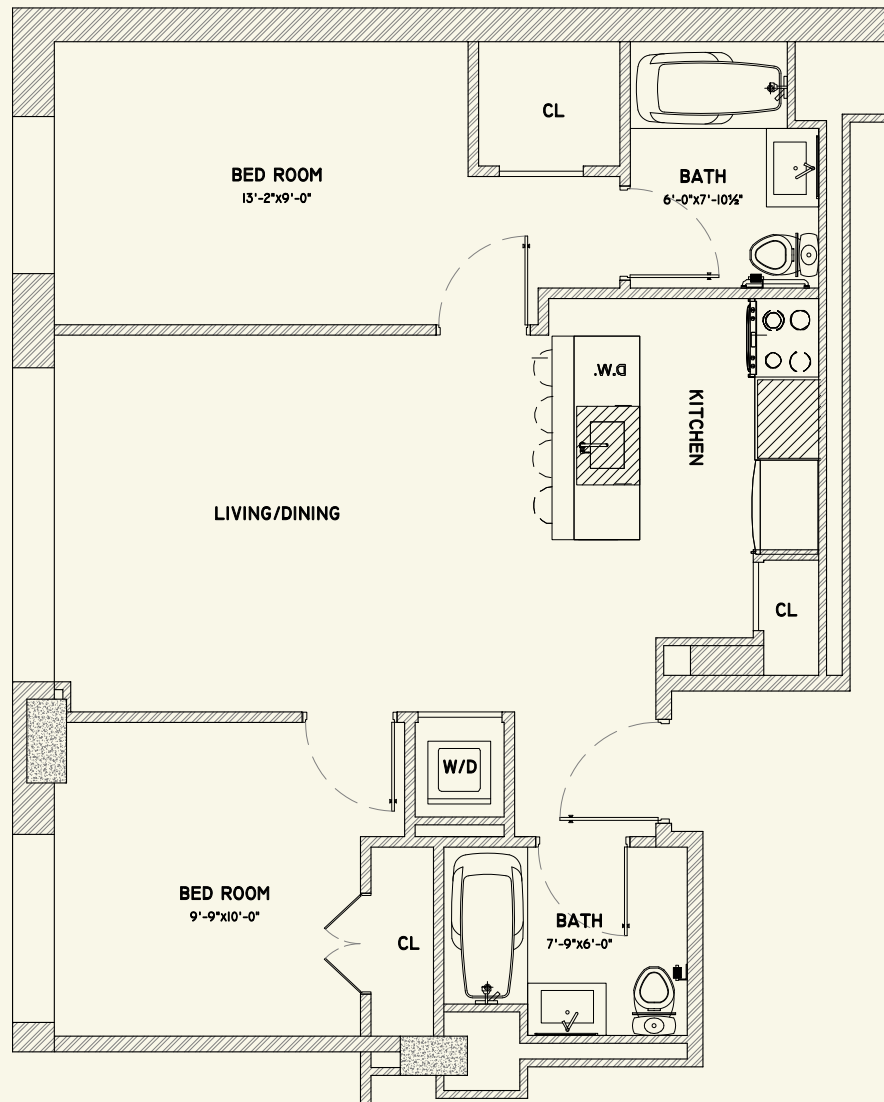

It is illegal to discriminate against any person because of race, color, religion, sex, handicap, familial status, or national origin.

All dimensions are approximate and subject to construction variances. Plans may contain minor variations from floor to floor.

The Clairemont

NEW YORK

Unit 11F   2 Bedrooms   2 Bathrooms   Floor 11

Pricing

Gross Rent _____

Net Effective Price _____

Lease Term _____

Amenities

The Work Space	Fitness Studio
The Mindful Space	The Social Space
The Courtyard	The Foyer
The Sky Garden