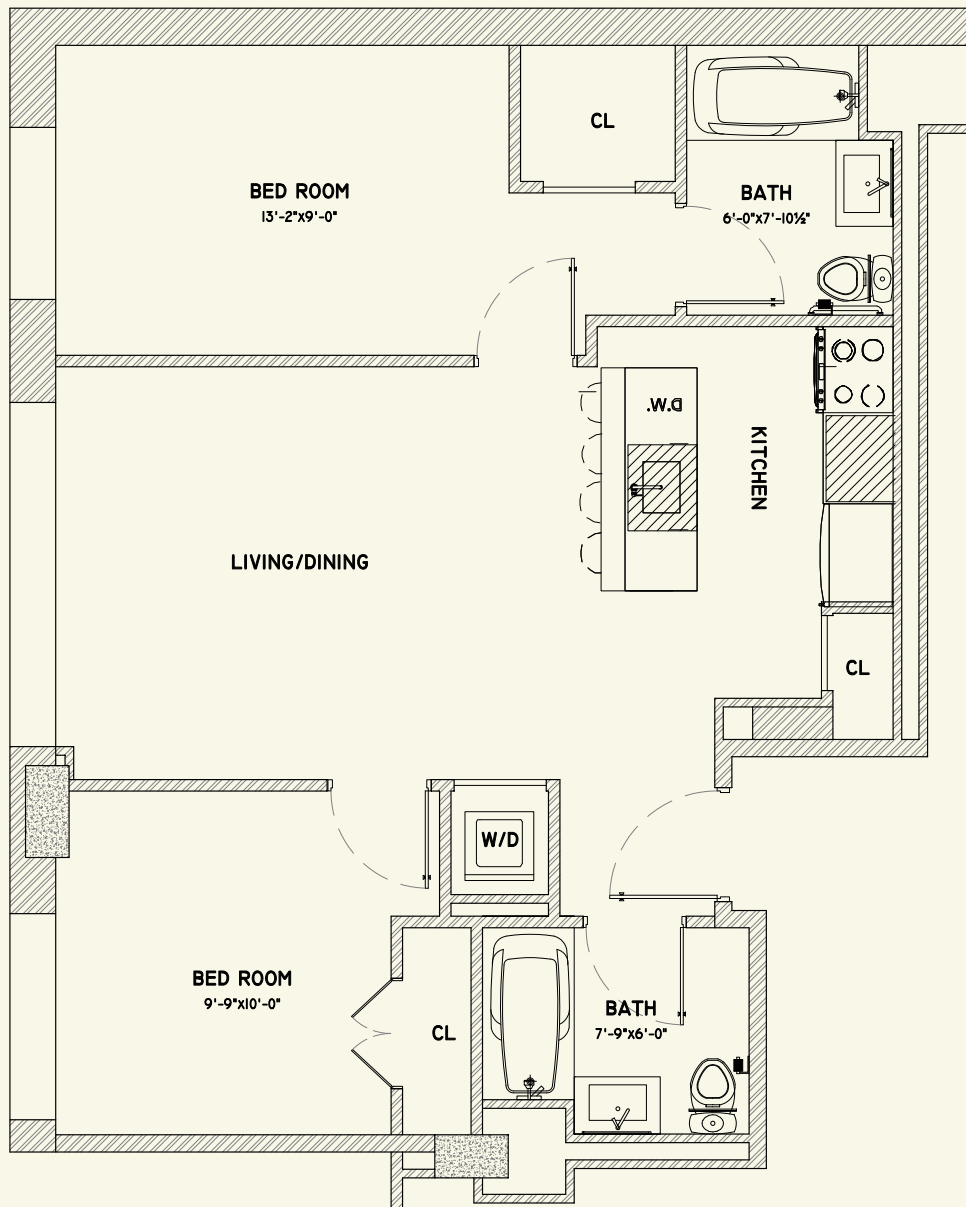

It is illegal to discriminate against any person because of race, color, religion, sex, handicap, familial status, or national origin.

All dimensions are approximate and subject to construction variances. Plans may contain minor variations from floor to floor.

The Clairemont

NEW YORK

Unit 6F   2 Bedrooms   2 Bathrooms   Floor 6

Pricing

Gross Rent _____

Net Effective Price _____

Lease Term _____

Amenities

The Work Space	Fitness Studio
The Mindful Space	The Social Space
The Courtyard	The Foyer
The Sky Garden